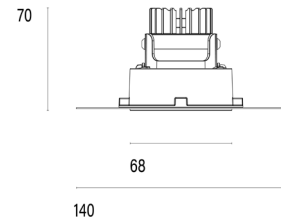

101 06 002102.013

Model

Name	Mono 060 Trimless Type 1 Recessed Downlighter
Finish	Structured White
Area	Indoor

System

Power (Luminaire)	6.8W
Power (System)	8W
Voltage	240V-AC
Optics	Rotationally Symmetrical Direct 60°
Colour Temperature	2700°K
Luminous Flux	624lm
TM30	Rf95 Rg103
CRI	Ra98
Lumen Maintenance	L90 B10 50000hrs
Chromacity	<3 McAdam Step Ellipse
Articulation	Fixed
Cut-Out	Round 85mm x 100mm Depth
Ingress Protection	IP44
Control Device	Remote DALI (Included)
Class	III